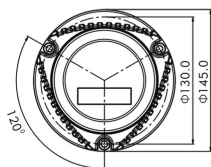

OEI no: OEI422003166

Beacon

Warning light

Product group	Warning lamps
Source of light	LED
Voltage	10-33V
Size (mm)	Ø130
Lightcolors	Amber
Additional information	Approval for vehicles moving around the airport
Number of functions	1

Manufacturer: OE Industry

Power: 40,5W

Connection: Cable with cigarette lighter plug

Assembly: Single point / magnet

Shape: Round

Approval: ECE R65 I, R65 II, T13, ICAO Annex 14, CAP 168

APPLICATION

Buses and minibuses