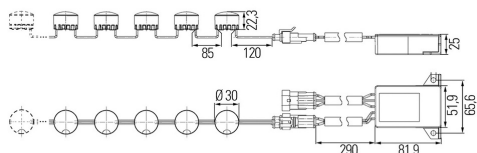

Approval: E24-5852

Model: LEDayflex I

Montage side: Left, Right

Colour: Chrome

Connection: Superseal

Shape: Round

APPLICATION

Buses and minibuses