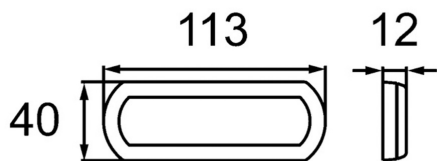

OEI no: OE1195003173

OE no: 8RA 013 403-011

Headlight

Reflex

Product group	Headlights
Size (mm)	113x40
Number of functions	1

Manufacturer: Hella

Model: Shapeline

Montage side: Left, Right

Colour: Chrome

Shape: Rectangular

Approval: E24-5998

APPLICATION