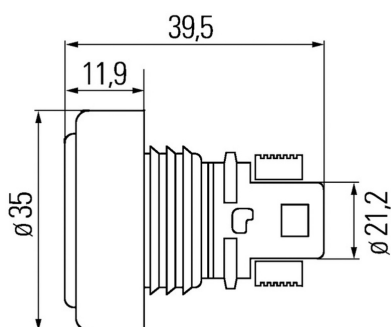

OEI no: OE1142002819

OE no: 2PF 340 825-001

Headlight 35mm

Position light

Product group	Headlights
Source of light	LED
Voltage	24V
Size (mm)	Ø35
Number of functions	1

Manufacturer: Hella

Montage side: Left, Right

Power: 0,9W

Colour: Black

Shape: Round

Approval: E4-11371

APPLICATION