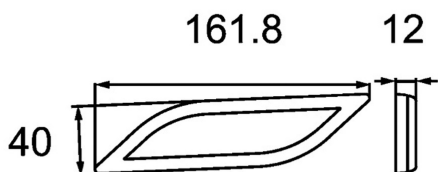

OEI no: OEI590003117

OE no: 8RA 013 347-051

Rear lamp

Reflex

Product group	Rear lamps
Size (mm)	162x40
Number of functions	1

Manufacturer: Hella

Model: Shapeline

Montage side: Left

Shape: Rectangular

Approval: E24-5994

APPLICATION