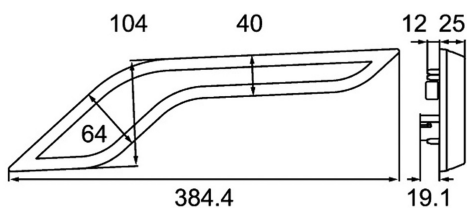

OEI no: OEI252003177

OE no: 2BA 013 333-061

Rear lamp

Sequential indicator

Product group	Rear lamps
Source of light	LED
Voltage	12/24V
Size (mm)	384x104
Number of functions	1

Manufacturer: Hella

Approval: E24-5969

Model: Shapeline

Montage side: Right

Connection: Superseal

Assembly: Screws

Shape: Other

APPLICATION