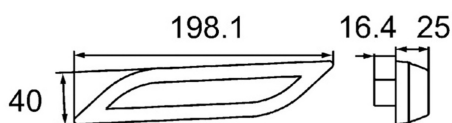

OEI no: OEI242003188

OE no: 2ZR 013 401-021

Rear lamp

Reversing light

Product group	Rear lamps
Source of light	LED
Voltage	12/24V
Size (mm)	198x40
Number of functions	1

Manufacturer: Hella

Approval: E24-5983

Model: Shapeline

Montage side: Right

Connection: Superseal

Assembly: Adhesive tape

Shape: Other

APPLICATION