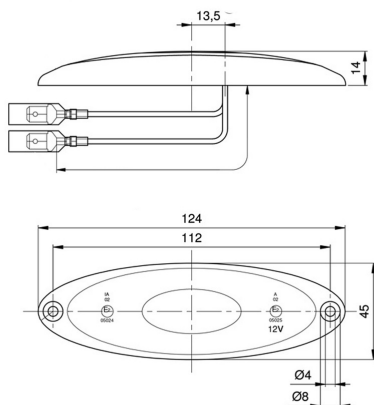

OEI no: OEI532001094

OE no: 12.1015.800

Side lamp

Marker light, reflex

Product group	Side lamps
Source of light	LED
Voltage	24V
Size (mm)	124x45
Number of functions	2

Manufacturer: **Jokon** IP Rating: **IP67**
 Model: **SMLR2010** Connection: **Cable 200mm**
 Montage side: **Left, Right** Shape: **Elliptical**
 Power: **1W** Approval: **SM1 00, E2-05024**
 Material: **PMMA/ASA**
 Colour: **Orange**