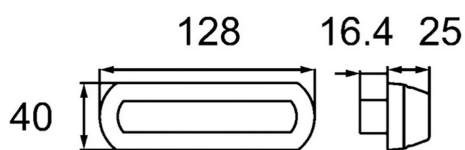

OEI no: OEI512003048

OE no: 2BM 013 337-091

Side lamp

Indicator Cat. 6

Product group	Side lamps
Source of light	LED
Voltage	12/24V
Size (mm)	128x40
Number of functions	1

Manufacturer: Hella

Montage side: Left

Connection: Superseal

Assembly: Screws

Shape: Rectangular

Approval: E24-5988

APPLICATION

Buses and minibuses

Trams

Trailers and semitrailers