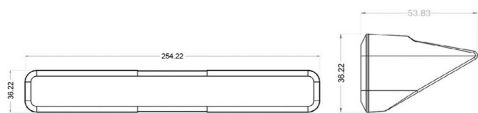

OEI no: OEI312002169

Working lamp

Worklight

Product group	Working lamps
Source of light	LED
Voltage	10-33V
Raw lumens	1000 lm
Size (mm)	254x36x54
Type of light beam	Diffused
Lightcolors	Coolwhite
Number of functions	1

Manufacturer: OE Industry

Shape: Rectangular

Power: 12W

Approval: E24-10R-052167

Material: Aluminum/PC

Colour: White

IP Rating: IP68

Connection: Cable 500mm